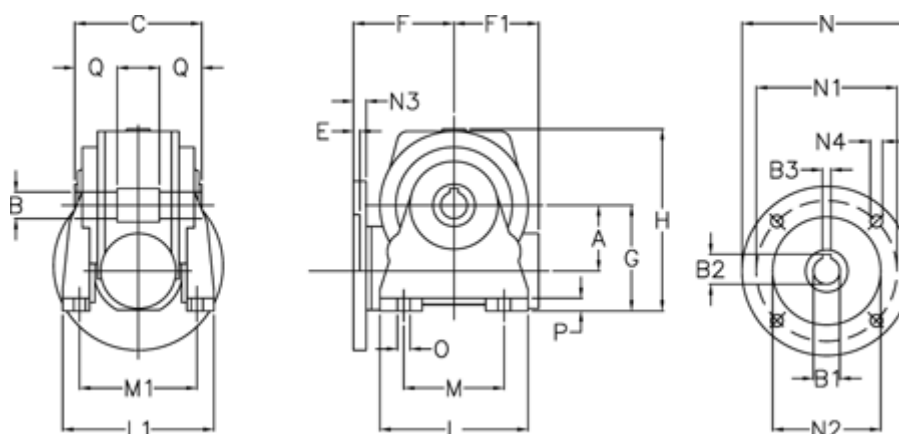

Data Sheet

Article number: 3902185010160

Description: Worm gear
VF 185-N-10-180B5, without lubrication

Measures

A	= 185.4	F1	= 205	N1	= 300
B	= 60 H7	G	= 254	N2	= 250
B1 E7	= 48	H	= 457	N3	= 18
B2	= 51.2	L	= 360	N4	= 18
B3 H9	= 14	L1	= 320	O	= 22
C	= 190	M	= 270	P	= 22
E	= 4	M1	= 251	Q	= 65
F	= 217	N	= 350		